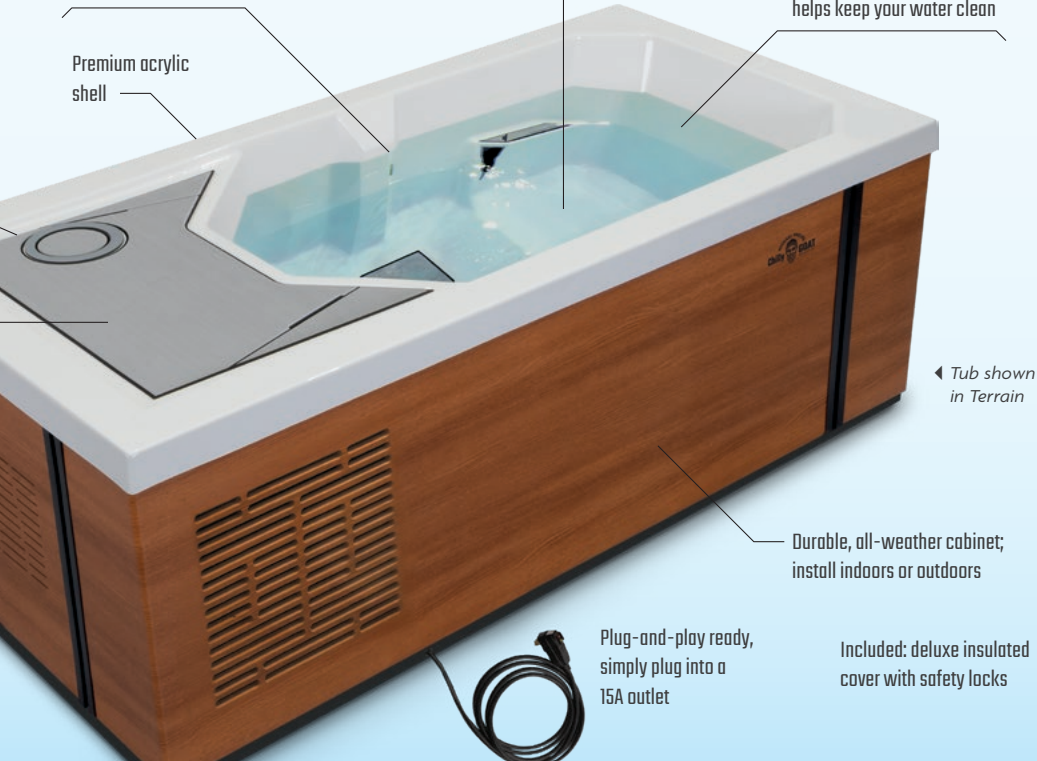

Powerful, 2.1-hp
self-contained chiller

COLD THERAPY REDEFINED

Enjoy unparalleled comfort and superior performance in every session. You get clean, cold water 24/7 — no more trips to the store for ice.

Temperature range: 40° – 104°F

Dual flow jets prevent thermal barrier to maximize the benefits of your session

Premium acrylic shell

Built-in seat and armrests, 23-inch wide hip area and ample leg room

Advanced UV water purification system with circulation pump helps keep your water clean