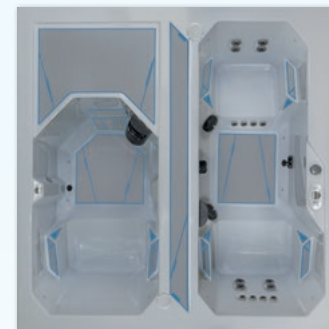

AVAILABLE IN TWO COLORS

VALARIS TERRAIN

- White acrylic shell
- Teak-colored cabinet
- Grey/Black SoftTread

VALARIS GLACIER

- Light grey acrylic shell
- Dark grey cabinet
- Grey/Aqua SoftTread

VALARIS Hot + Cold Tubs

Dimensions	84" × 84" × 30" (214 cm × 214 cm × 77 cm)
Water Capacity: Hot/Cold	150 Gallons (568 L) / 120 Gallons (455 L)
Weight: Dry/Full	1,010 lbs. (458 kg) / 3,820 lbs. (1,733 kg)
Power Requirement	240 V / 50 Amp
Horsepower	2.1 hp
Hydromassage Jet Pump	1
Stainless Steel Jets	18
Seating Capacity	3
Listing Number	Glacier: 9957 Terrain: 9960