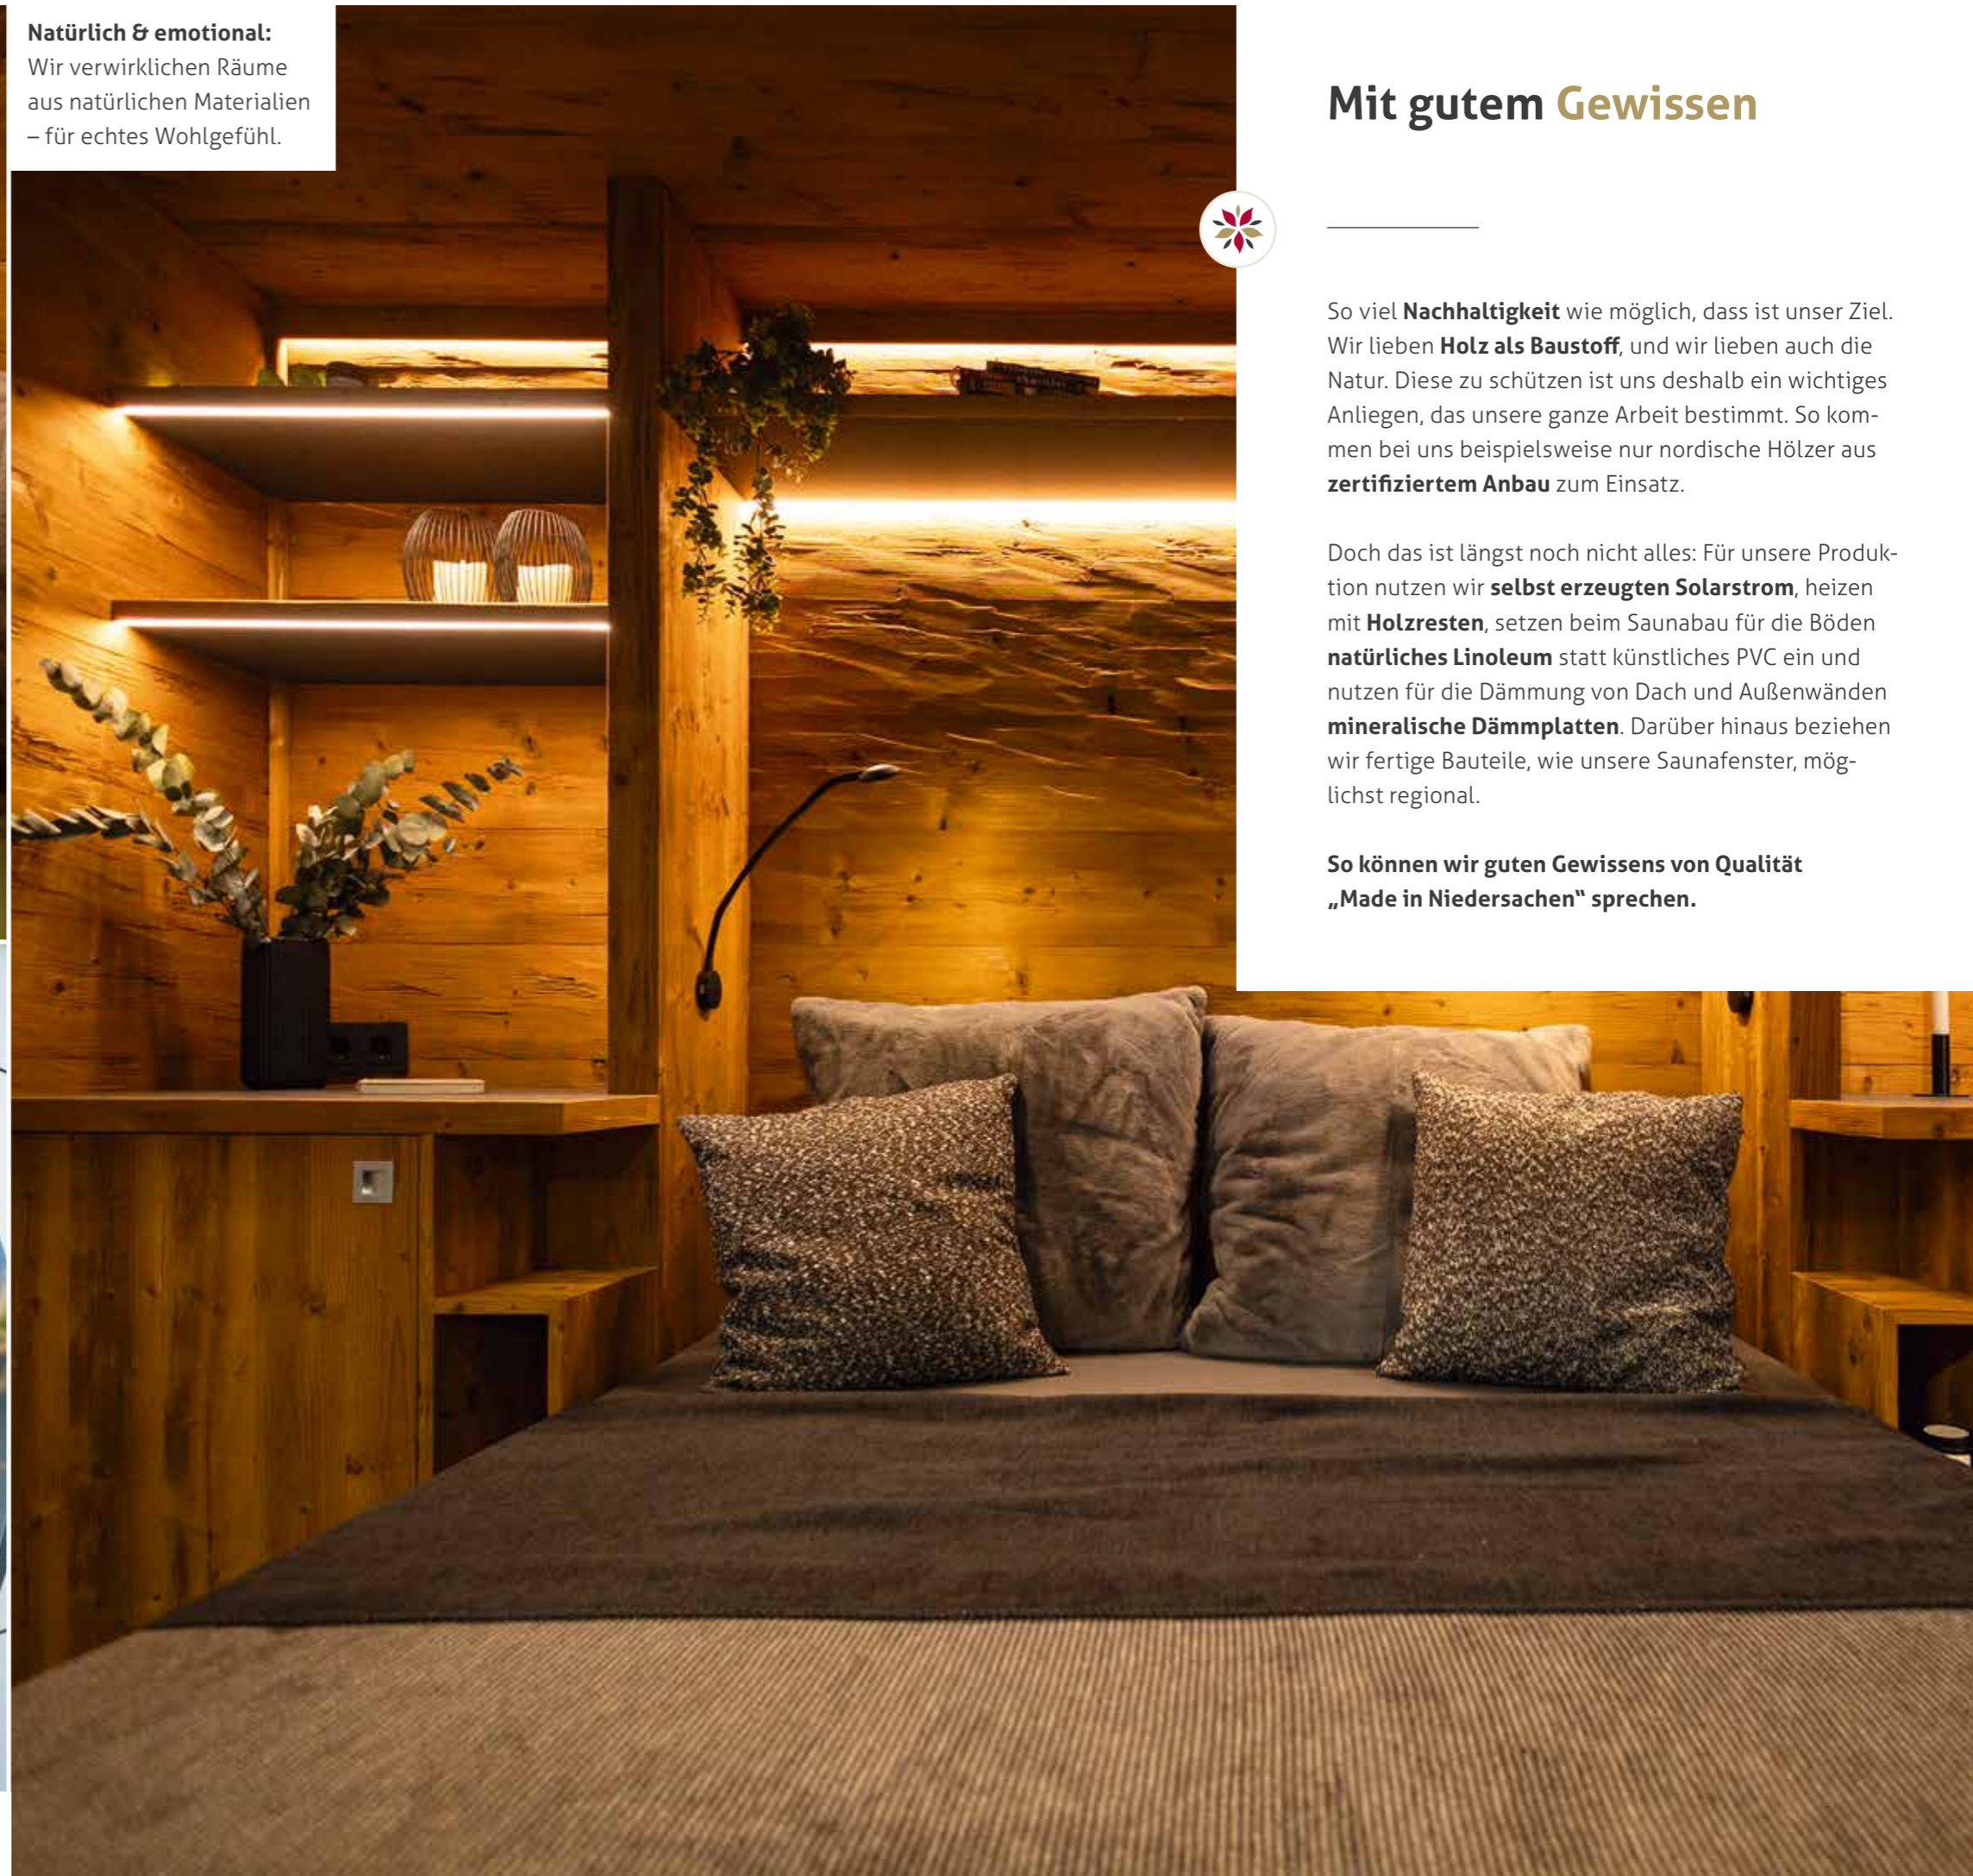

#### SCHEIN

Die traditionelle Außenleuchte Klassik

#### ROOT

Infrarot-Strahler mit ergonomisch geformter Rückenlehne

A modern, dark-colored sauna building is shown at night, illuminated from within. The building features large glass windows and a prominent circular porthole window. A swimming pool in the foreground reflects the lights from the sauna and the surrounding forest. The background is filled with tall evergreen trees, some of which are lit up from below. The sky is a deep blue, suggesting twilight or early evening. The overall atmosphere is serene and luxurious.

Edles Design & harmonischer Charakter –  
Ausstattungsdetails zum Verlieben.

**Natürlich & emotional:**  
Wir verwirklichen Räume  
aus natürlichen Materialien  
– für echtes Wohlfühl.

Ihre Wünsche und Ideen  
– individuell umgesetzt

Exklusives Rundfenster  
– nur bei Wärmegrad®