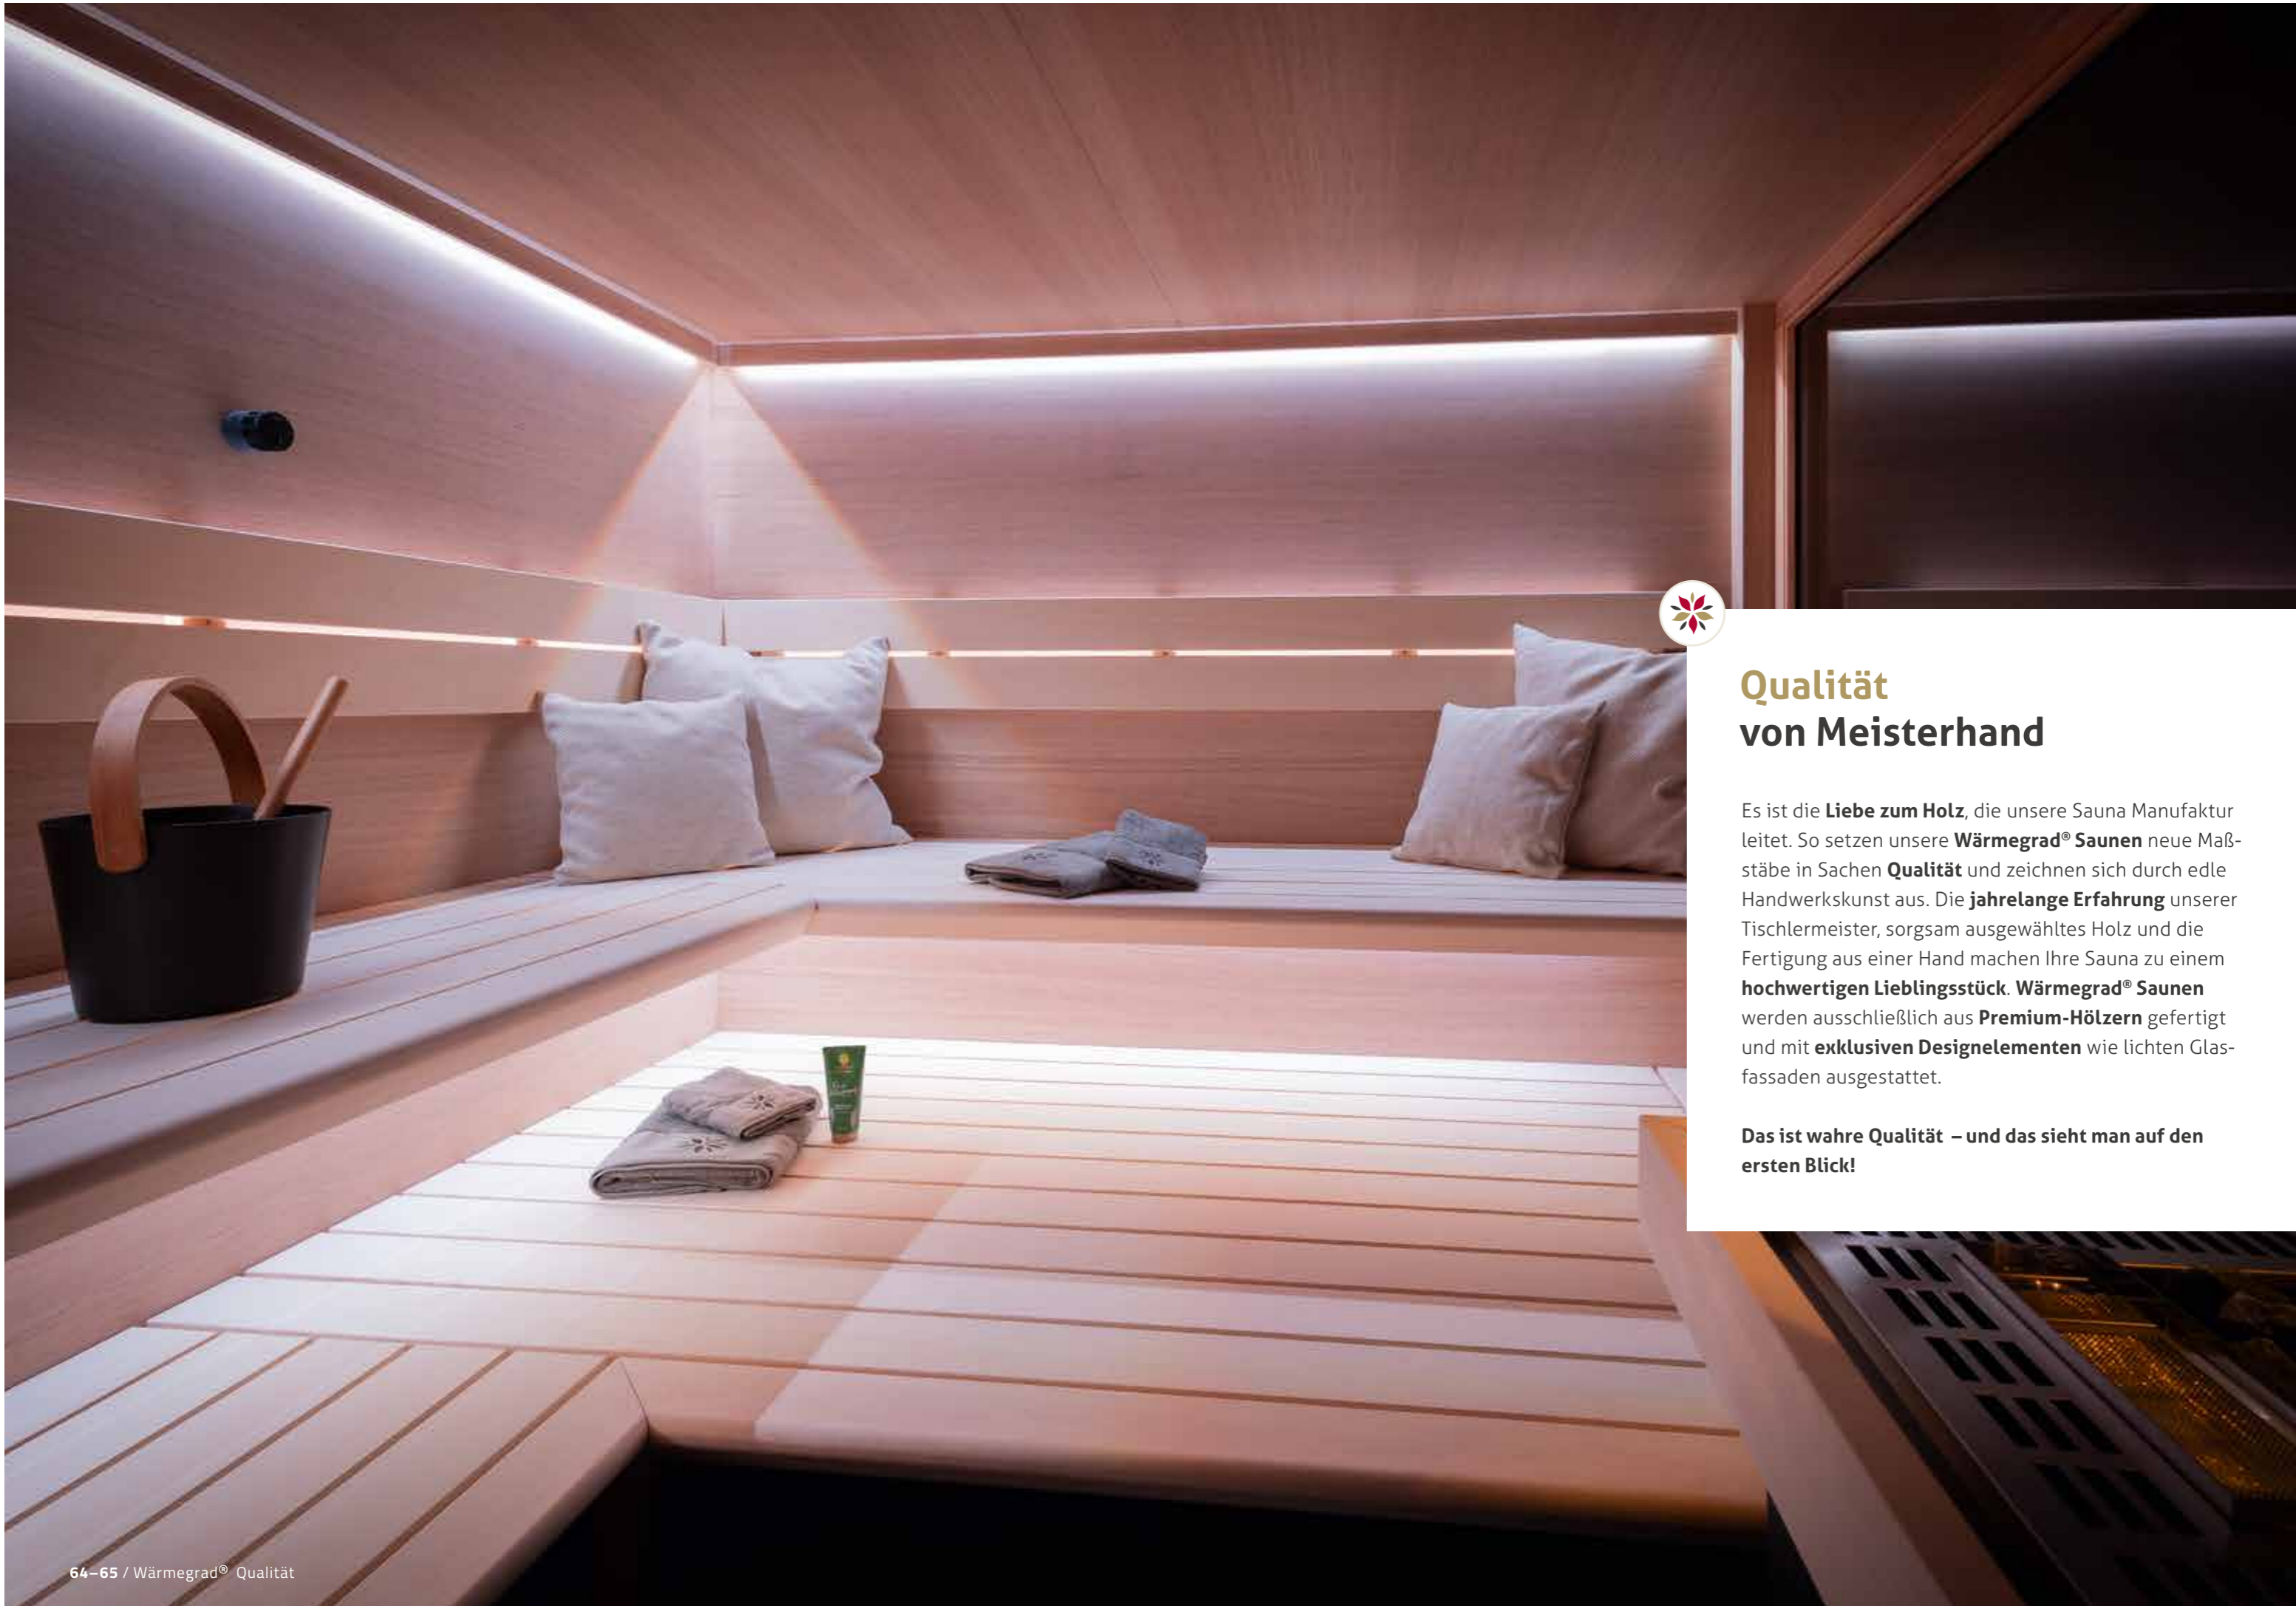

Qualität von Meisterhand

Es ist die **Liebe zum Holz**, die unsere Sauna Manufaktur leitet. So setzen unsere **Wärmegrad® Saunen** neue Maßstäbe in Sachen **Qualität** und zeichnen sich durch edle Handwerkskunst aus. Die **jahrelange Erfahrung** unserer Tischlermeister, sorgsam ausgewähltes Holz und die Fertigung aus einer Hand machen Ihre Sauna zu einem **hochwertigen Lieblingsstück**. **Wärmegrad® Saunen** werden ausschließlich aus **Premium-Hölzern** gefertigt und mit **exklusiven Designelementen** wie lichten Glasfassaden ausgestattet.

Das ist wahre Qualität – und das sieht man auf den ersten Blick!